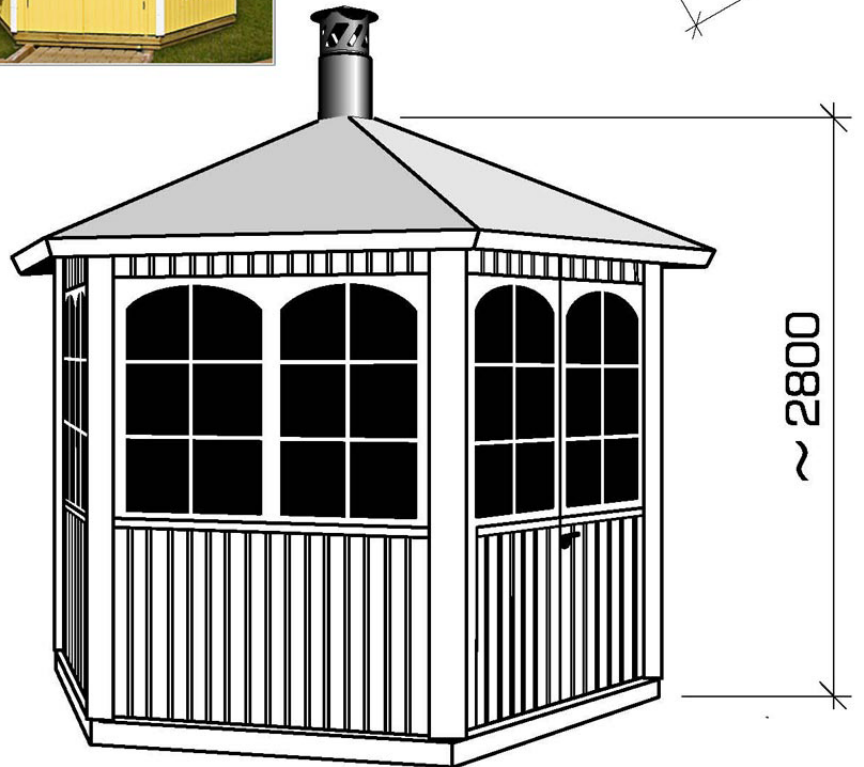

Leisure Buildings (Scotland)

Telephone : 01360 - 850004
Mobile : 07768 - 146813