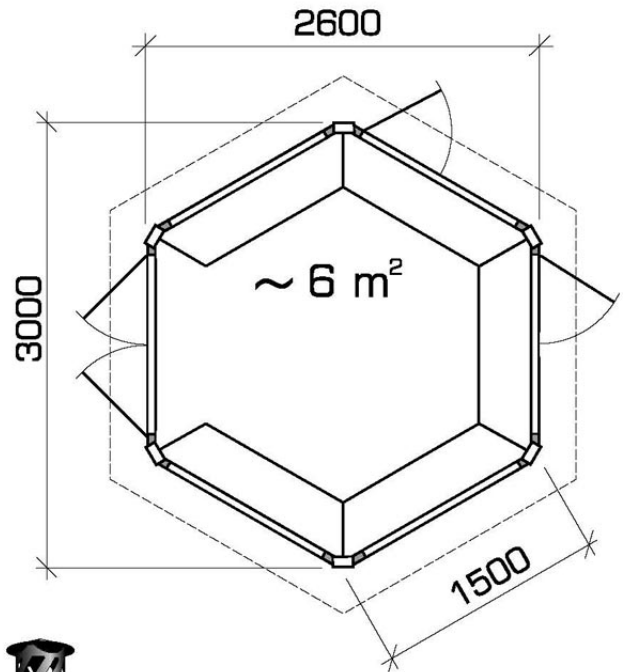

Leisure Buildings (Scotland)

Telephone : 01360 - 850004
Mobile : 07768 - 146813