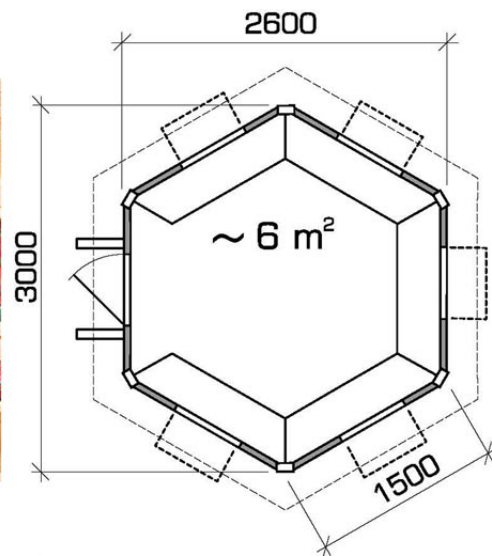

Leisure Buildings
(Scotland)

Telephone : 01360 - 850004
Mobile : 07768 - 146813