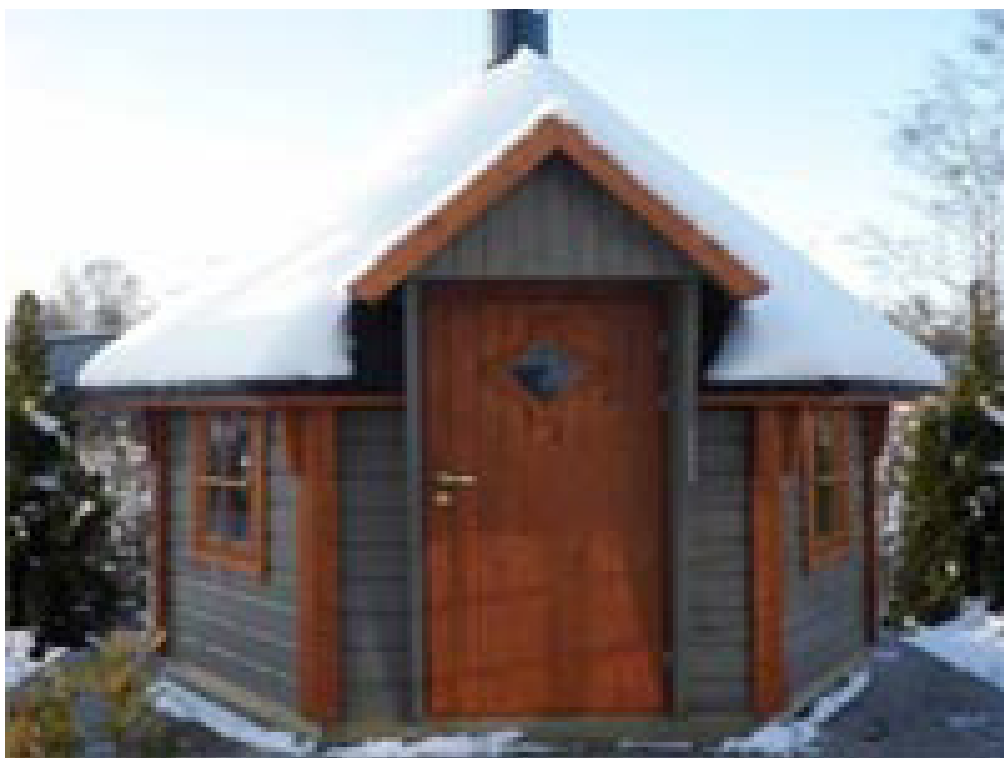

Leisure Buildings
(Scotland)

Telephone : 01360 - 850004
Mobile : 07768 - 146813