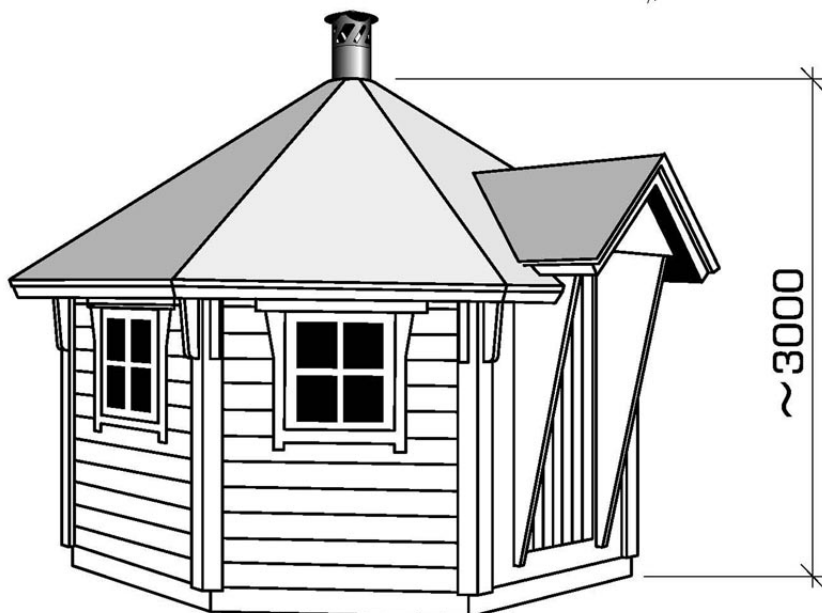

Leisure Buildings
(Scotland)

Telephone : 01360 - 850004
Mobile : 07768 - 146813