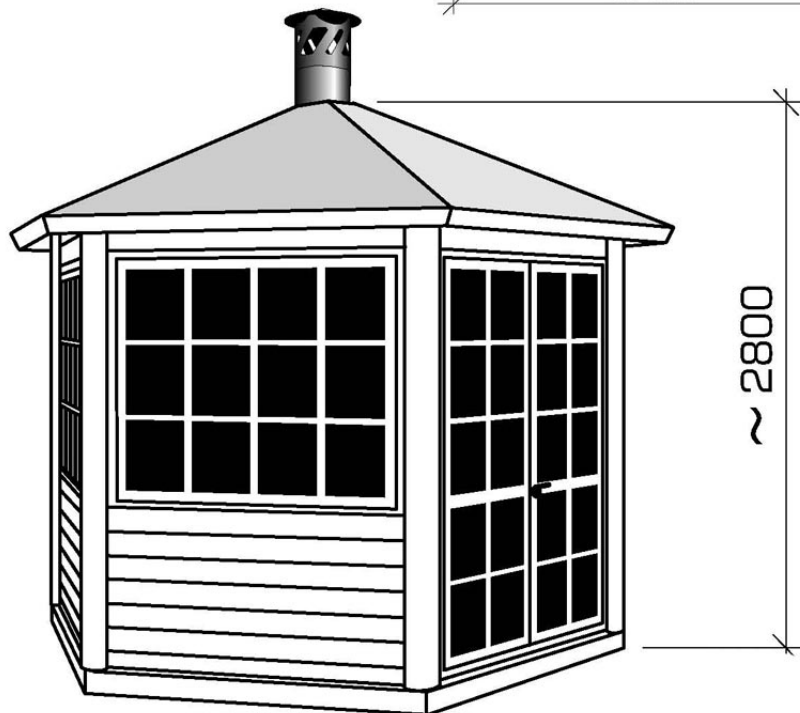

**Leisure Buildings
(Scotland)**

**Telephone : 01360 - 850004
Mobile : 07768 - 146813**