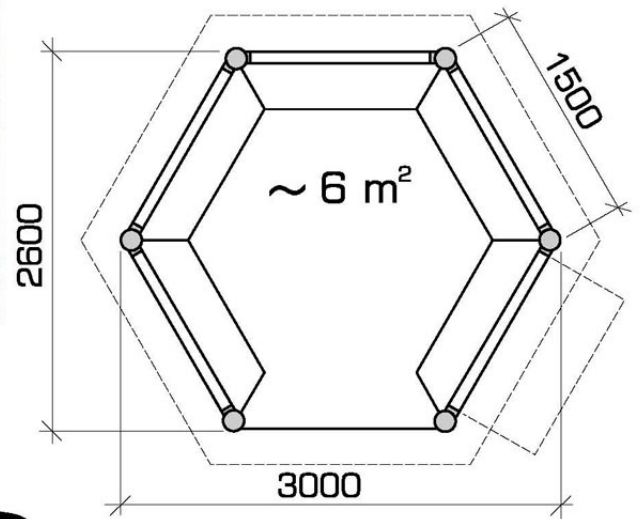

**Leisure Buildings
(Scotland)**

**Telephone : 01360 - 850004
Mobile : 07768 - 146813**