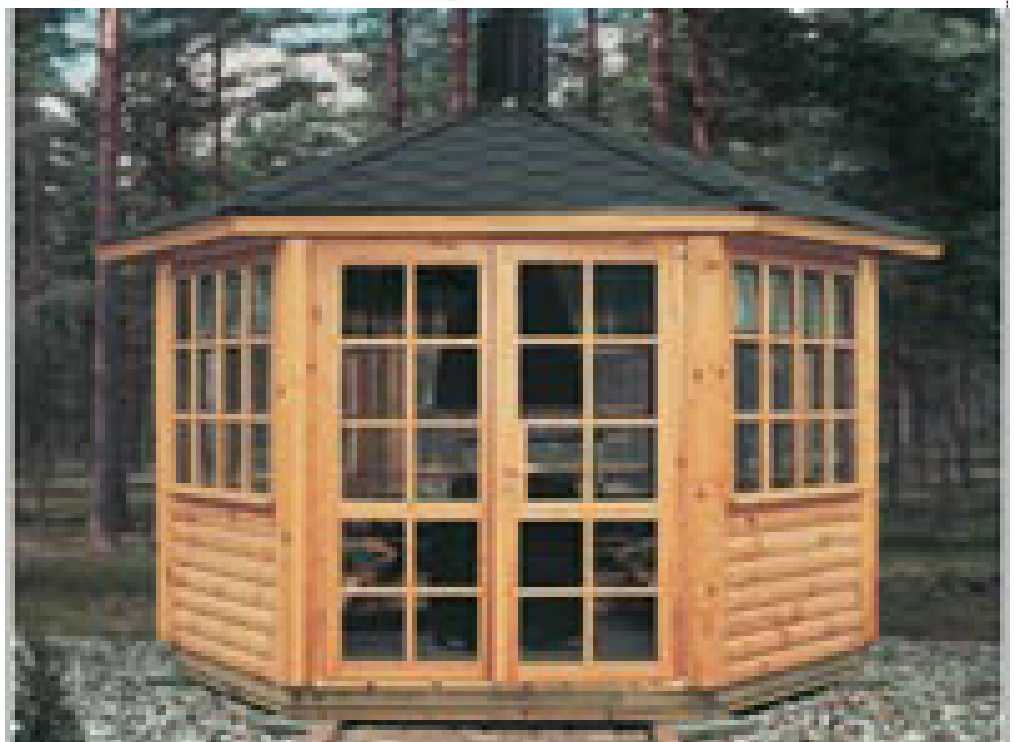

**Leisure Buildings
(Scotland)**

**Telephone : 01360 - 850004
Mobile : 07768 - 146813**