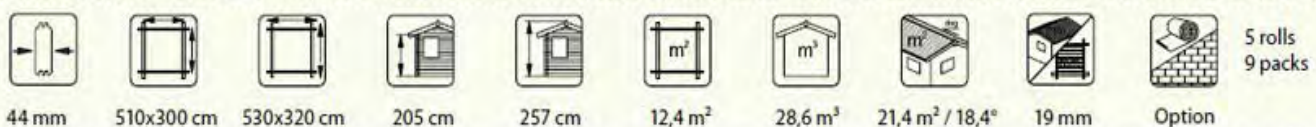

Can be built up reversed!