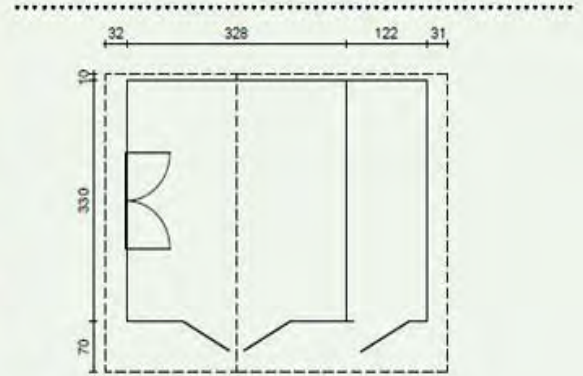

Leisure Buildings Summer Houses

Telephone : 01360 - 850004

Mobile : 07768 - 146813

» Luise

Can be built up reversed!

Garden

Real glass

74x164, 151x175 cm

119x89 cm

34 mm

450x330 cm

470x350 cm

70 cm

205 cm

268 cm

14,2 m²

33,0 m³

22,3 m² / 21,2; 14,7°

19 mm

Option

4 rolls
9 packs