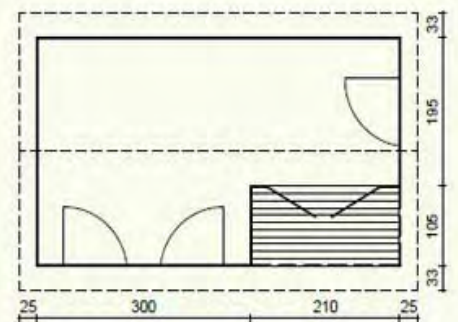

Leisure Buildings Summer Houses

Telephone : 01360 - 850004

Mobile : 07768 - 146813

» Sarah

Article number: **FRL28-4530**

Can be built up reversed!

» Susanna

Can be built up reversed!