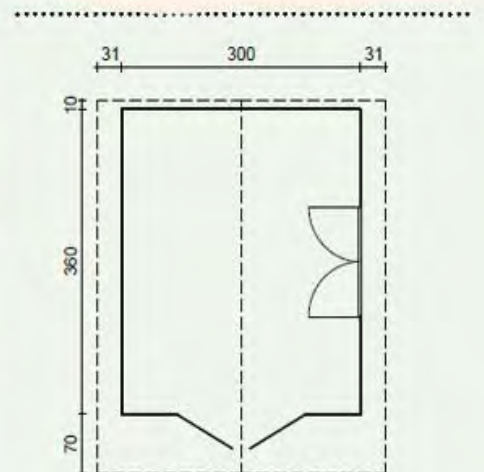

Leisure Buildings Summer Houses

Telephone : 01360 - 850004

Mobile : 07768 - 146813

» Jessica

» Lilian