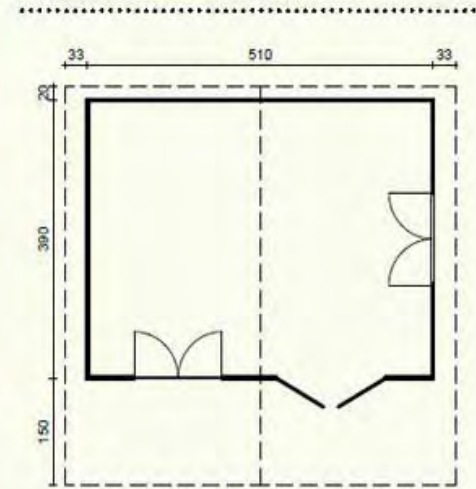

Leisure Buildings Summer Houses

Telephone : 01360 - 850004

Mobile : 07768 - 146813

» Jessica

» Lilian